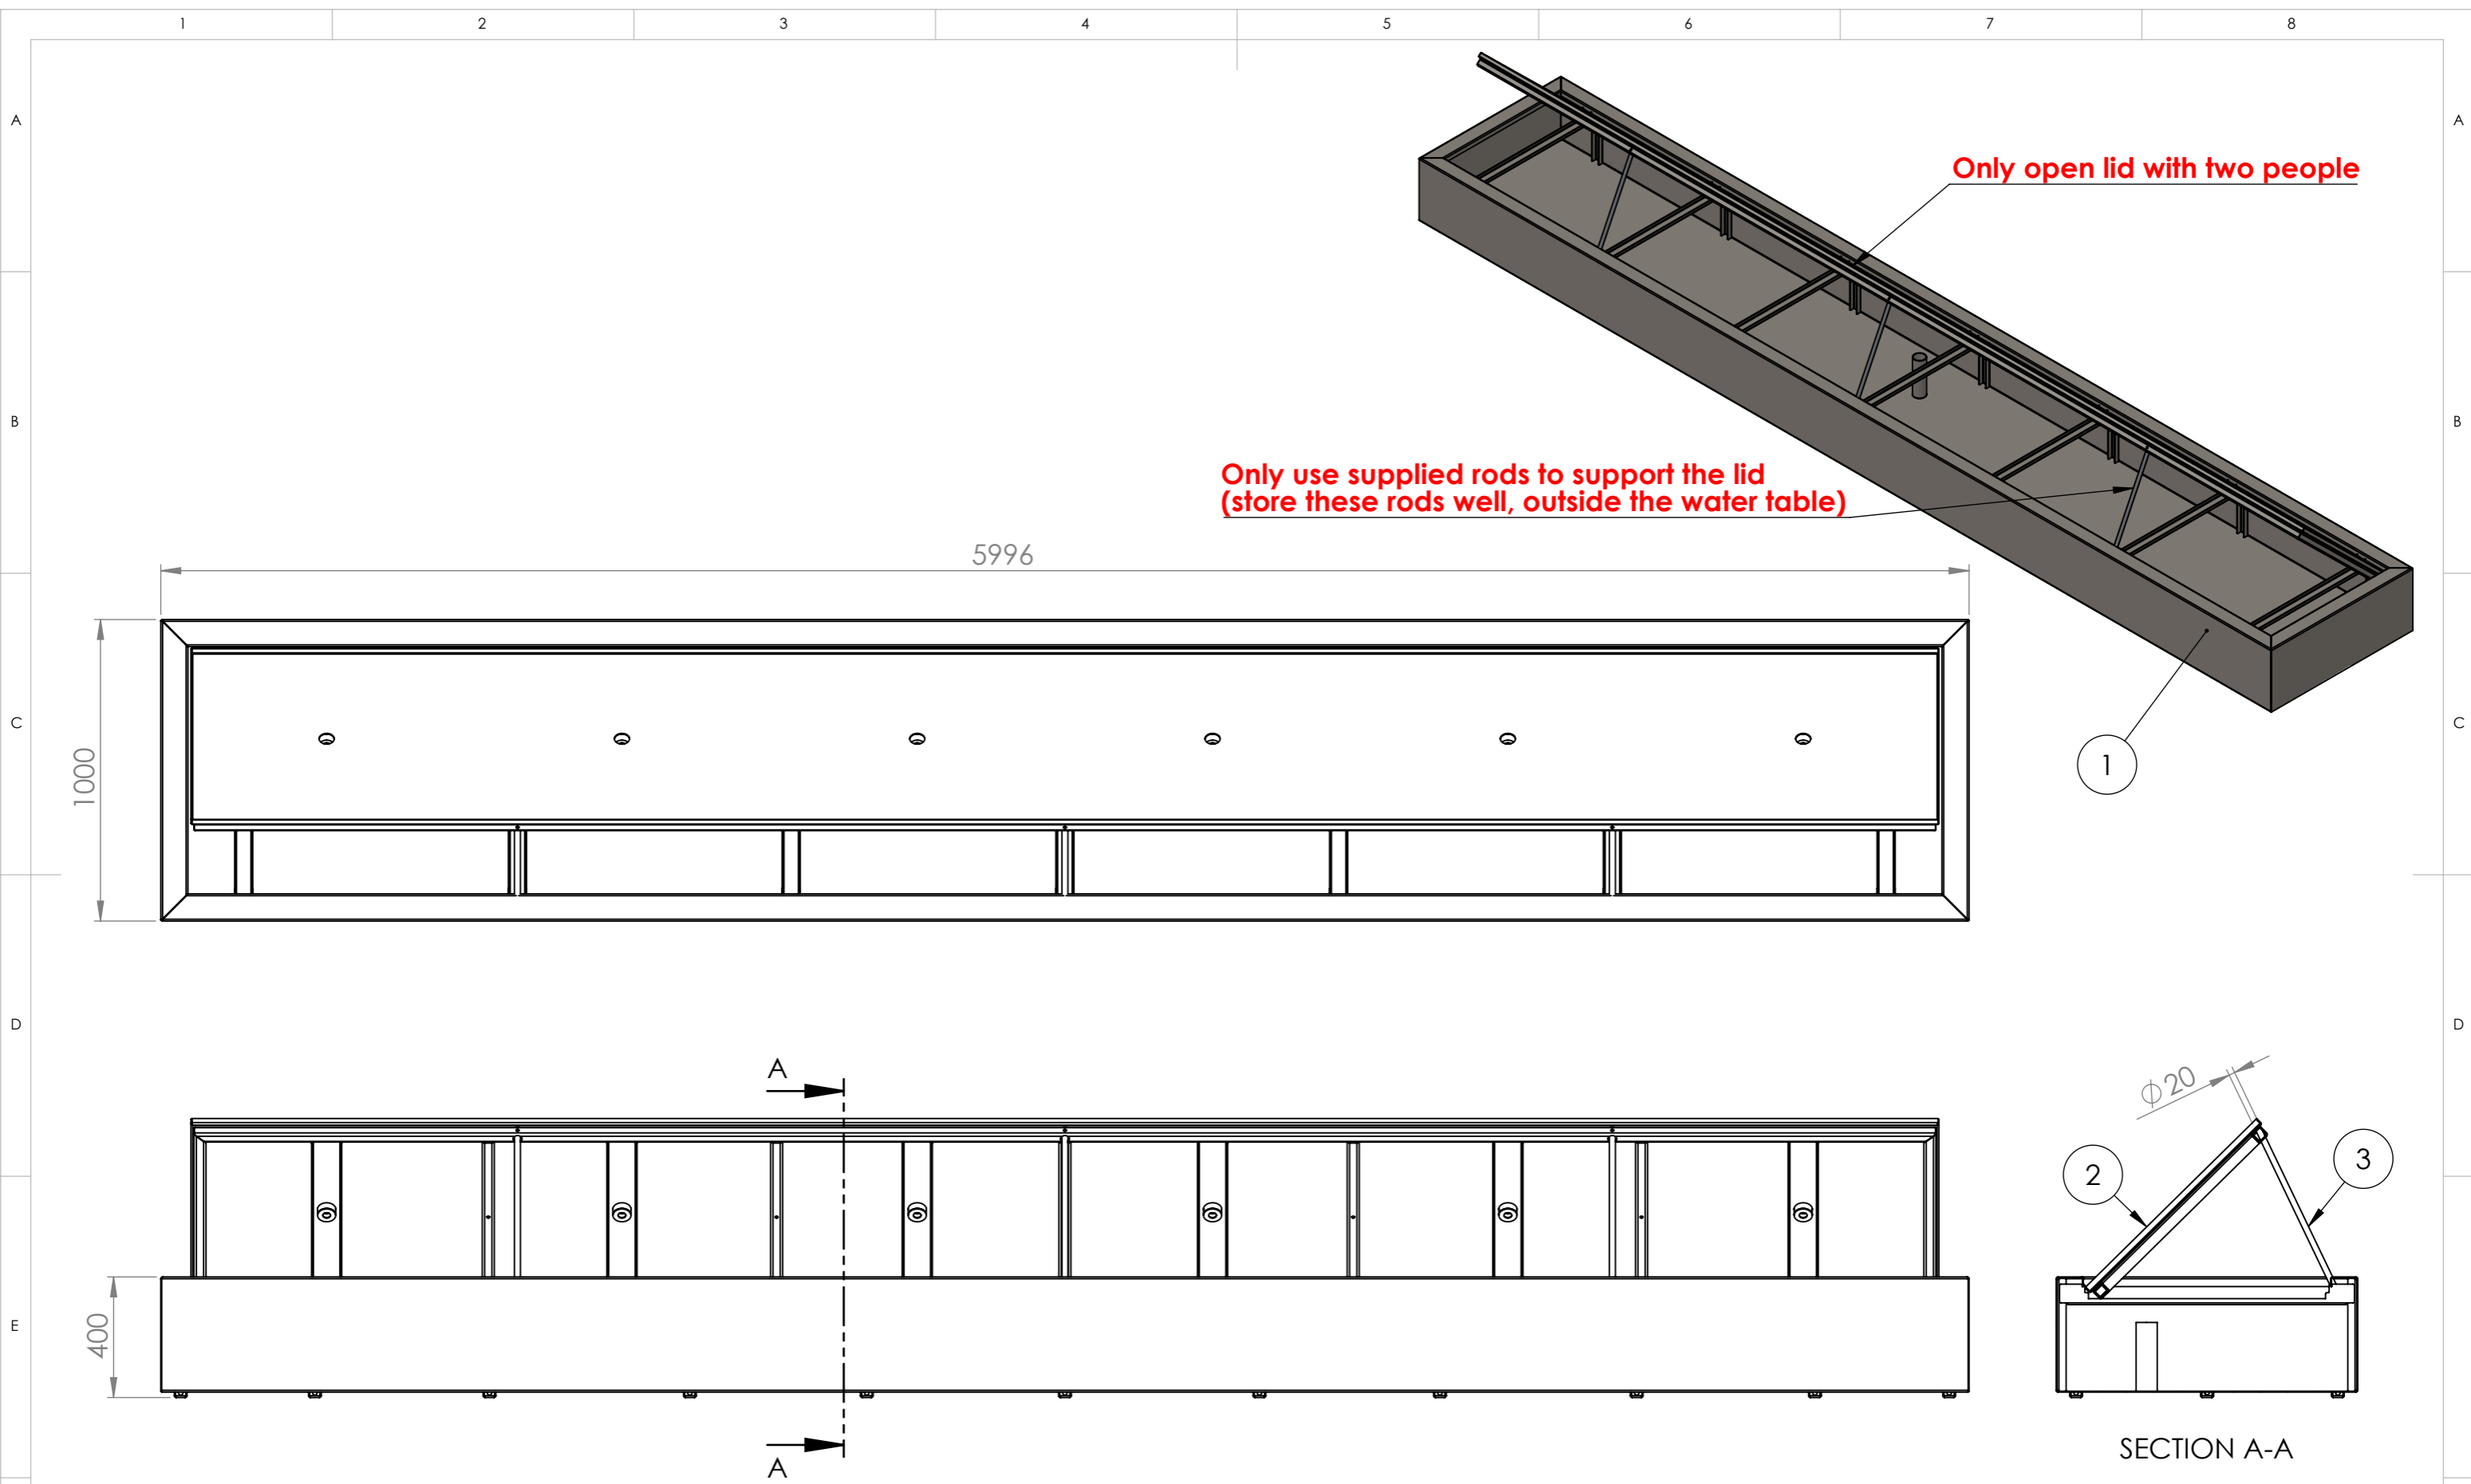

		DATE		TITLE:
DRAWN	Luuk van den Heuvel	10-5-2023		
REVISION	Dorus Bannenberg	28-6-2023		Drawing:
				AB1 6000x1000x400

ADEZZ
DESIGN TO GROW

Liessentstraat 4, 5405 AG Uden (NL).
t 0031 (0)413 - 27 41 68.
e info@adezz.com, i www.adezz.com

Color: -

Mass (kg): **183.66**

SCALE:1:30

SHEET 1 OF 18

A3

ITEM NO.	PART NUMBER	THICKNESS	DESCRIPTION	QTY.
1	AB1 Base	3 mm	Aluminum	1
2	AB1 Cover and Cover frame	3mm	Aluminum	1
3	AB1 Support 2		Adezz	3

DRAWN	Luuk van den Heuvel	DATE	10-5-2023
REVISION	Dorus Bannenber	DATE	28-6-2023

ADEZZ
DESIGN TO GROW

Liessentstraat 4, 5405 AG Uden (NL).
 † 0031 (0)413 - 27 41 68.
 e info@adezz.com, i www.adezz.com

Color: - Mass (kg): **183.66**

TITLE:	AB1 6000x1000x400	
Drawing:	AB1 6000x1000x400	A3
SCALE:1:30	SHEET 2 OF 18	